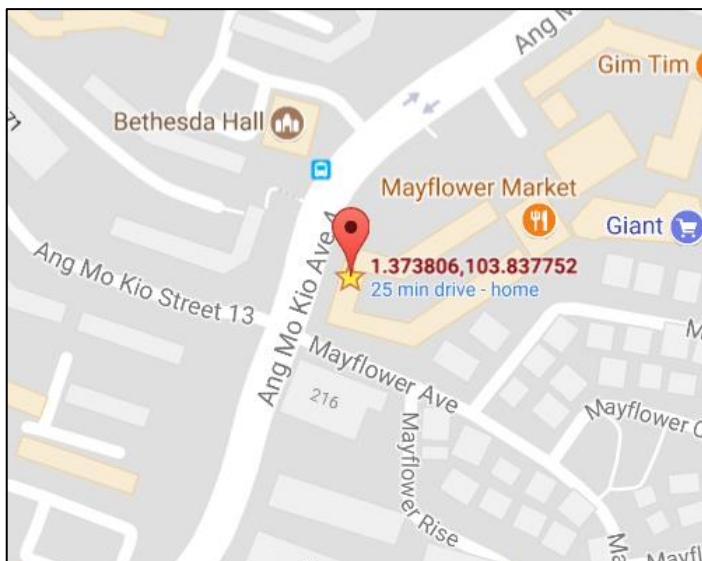

## New Branch

### Ang Mo Kio Branch

Located right beside McDonald's  
Blk 163, #01-436  
Singapore 560163

**Hotline: 6475-0624**

**Email: Registration@gptutorsnow.com**

How to get there:

(1) Direct Bus: 76 268 269 549 CT8